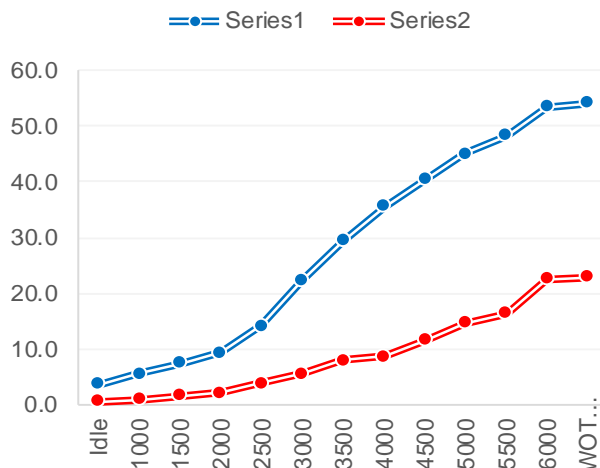

Boat

Boat Manufacture	North Coast
Website	Northcoastboats.com
Model	280cc
Length	28loa
Beam	102"
Dry Weight (lbs)	6125
Max HP	500
Fuel Cap. (gal)	150
Hull Type	Deep V

Engine

Model	BF250 (X)
Horsepower	250
Displacement	3.6 V6 VTEC
Weight (lbs)	600
Gear Ratio	2
Mounting Hole	#2
Prop Material	Stainless Steel
Diameter / Pitch	15.5 X 17 X 3
Honda Part #	58133-ZY3-A19LX 58133-ZY3-B19LX

Test Conditions

No. of People	2
Fuel Load	35
Air Temperature	80
Test Conditions	Calm
Elevation	S/L
Wind Velocity	1-6 mph
Test Date	2/5/2019

Data presented should be used as a guide. Actual results may vary due to changes in weather, water conditions, elevation and load. Honda reserves the right to change the specifications on this report or its engines without notice.

TRUE
5
YEAR
LIMITED
WARRANTY

The best warranty in the business.

Only Honda gives you a full, five years, non-declining warranty.

No strings. No catches. It's that simple.

marine.honda.com

© 2019 American Honda Motor Co., Inc.