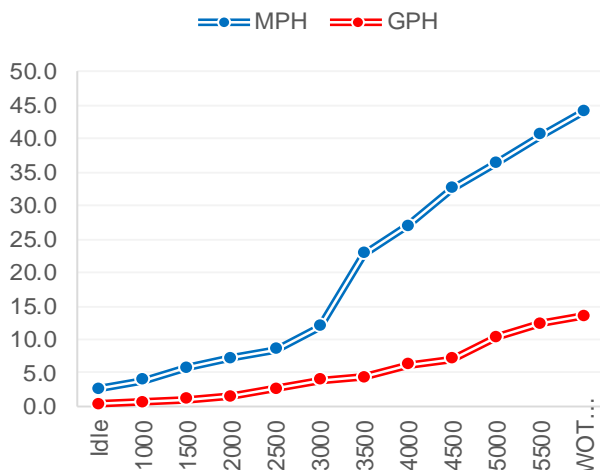

Performance Data

RPM	MPH	GPH	MPG
Idle	2.70	0.30	9.00
1000	3.90	0.60	6.50
1500	5.80	1.00	5.80
2000	7.20	1.50	4.80
2500	8.50	2.70	3.15
3000	12.00	3.90	3.08
3500	22.80	4.30	5.30
4000	27.00	6.20	4.35
4500	32.50	7.10	4.58
5000	36.40	10.30	3.53
5500	40.60	12.40	3.27
WOT 5990	44.1	13.5	3.27

Accel 0-20 MPH 6.6
Time to Plane

Boat

Boat Manufacture	Eastern Boats
Website	Easternboats.com
Model	Pilot
Length	21
Beam	7,10
Dry Weight (lbs)	3000
Max HP	150
Fuel Cap. (gal)	60
Hull Type	Deep V

Engine

Model	BF150 (X)
Horsepower	150
Displacement	2.4L I4 VTEC
Weight (lbs)	485
Gear Ratio	2.14
Mounting Hole	#2
Prop Material	Stainless Steel
Diameter / Pitch	14.25 X 16 X 3
Honda Part #	58134-ZY3-A16HR