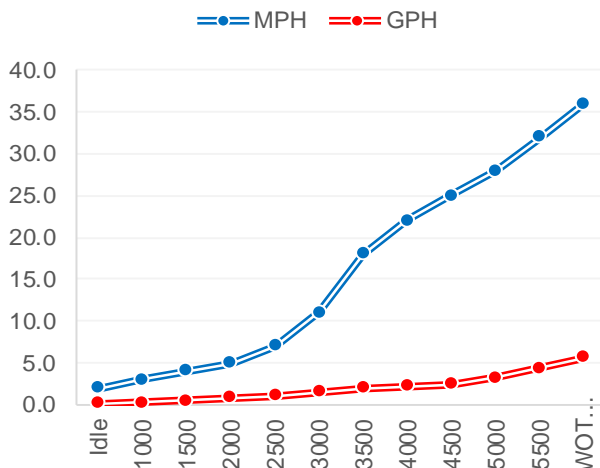

## Performance Data

RPM	MPH	GPH	MPG
Idle	2.00	0.20	10.00
1000	3.00	0.30	10.00
1500	4.00	0.50	8.00
2000	5.00	0.80	6.25
2500	7.00	1.10	6.36
3000	11.00	1.50	7.33
3500	18.00	2.00	9.00
4000	22.00	2.20	10.00
4500	25.00	2.50	10.00
5000	28.00	3.20	8.75
5500	32.00	4.40	7.27
WOT 6000	36.00	5.60	6.43

Accel 0-20 MPH 5.3  
Time to Plane

## Boat

Boat Manufacture	Grand
Website	grandinflatableboats.com
Model	480
Length	14'11"
Beam	6'11"
Dry Weight (lbs)	515lbs
Max HP	75
Fuel Cap. (gal)	Portable
Hull Type	V Hull