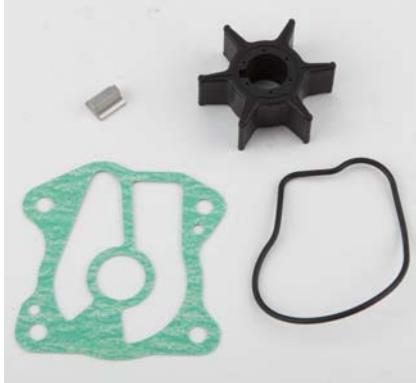

WATER PUMP KITS

Service Kits

Service Impeller Kit

BF35/45, BF40/50A, BF40/50D	
Service Impeller Kit	06192-ZV5-003