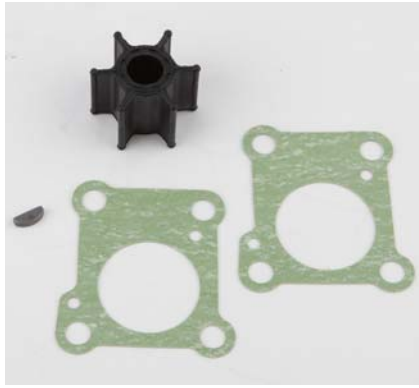

Service Impeller Kit

BF9.9A, BF15A	
Service Impeller Kit	06192-ZV4-000