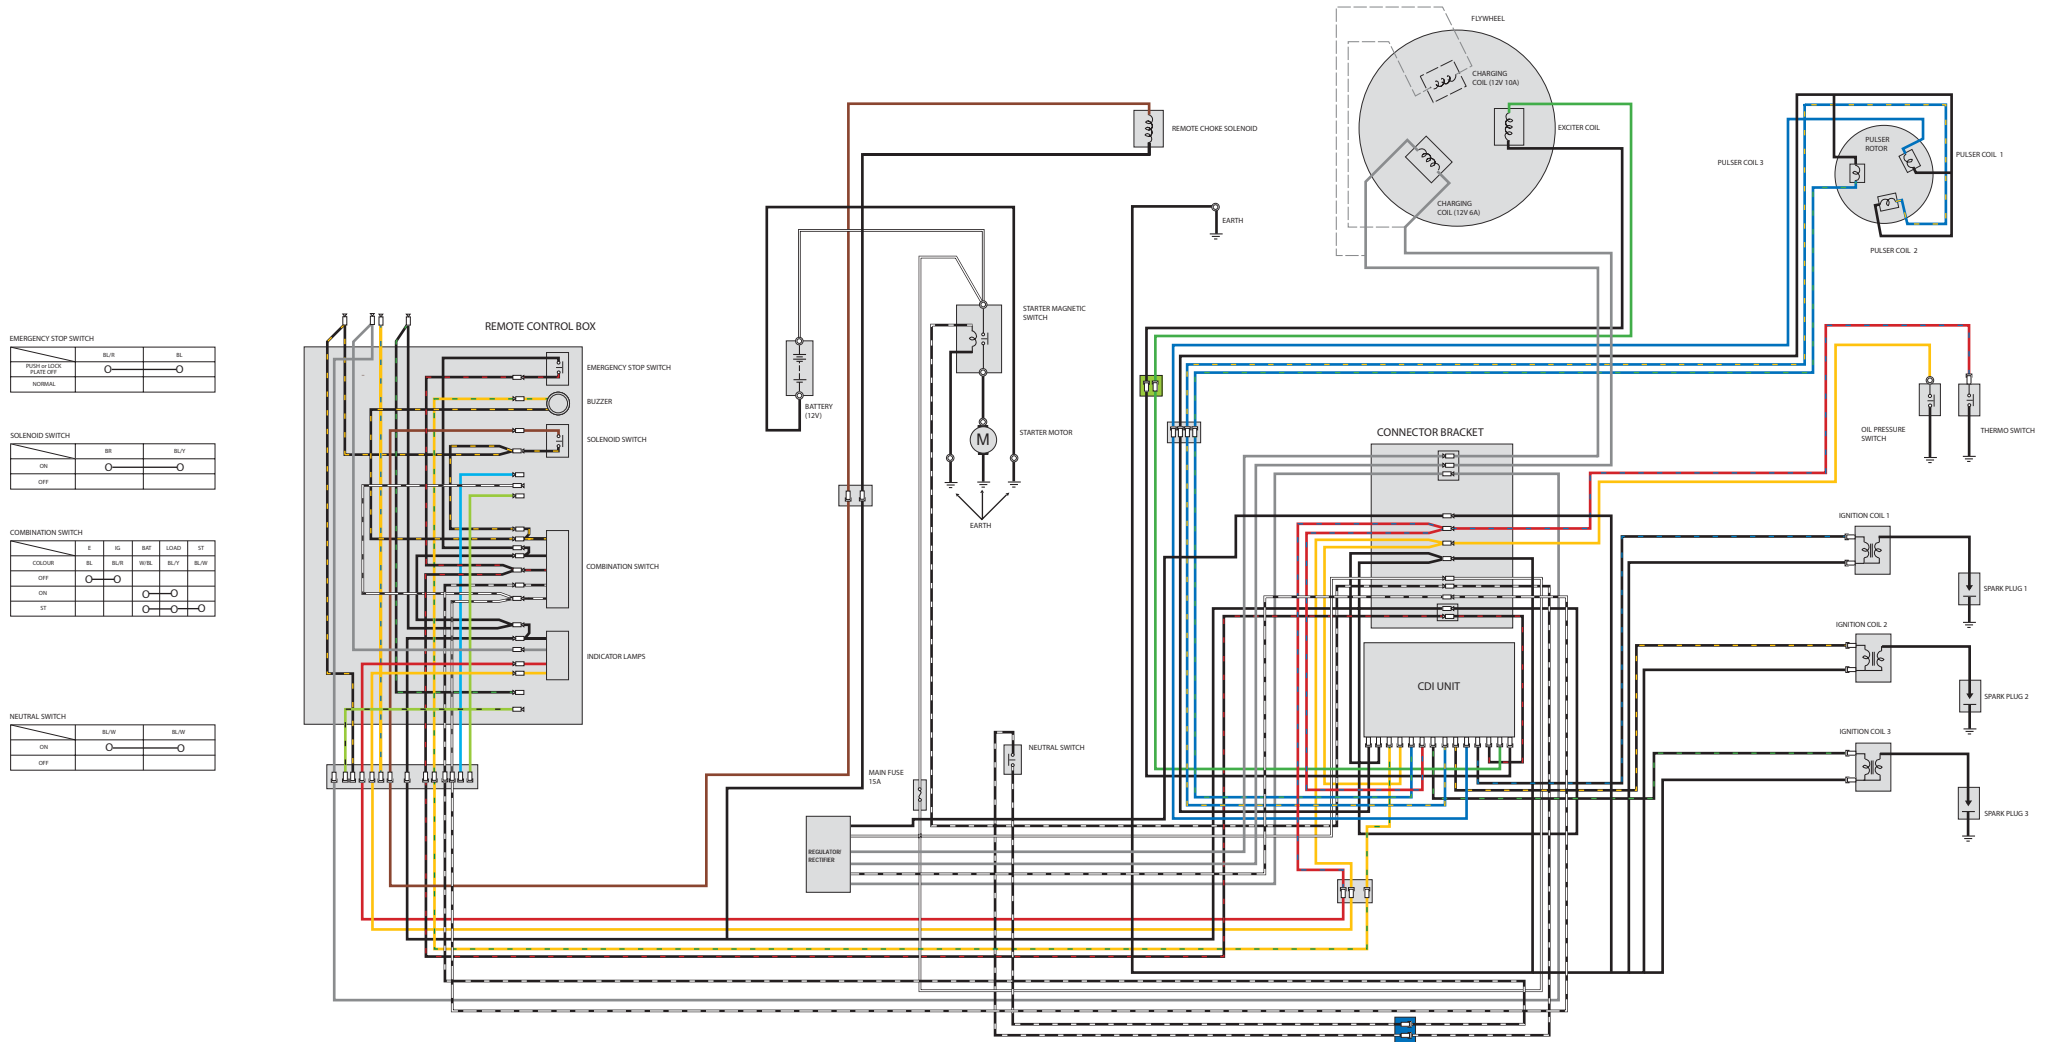

BF20A/BF25A/BF30A REMOTE CONTROL TYPE

- | | | | |
|--|------------------|--|---------------------------|
| | BLACK (BL) | | BLACK/YELLOW (BL/Y) |
| | YELLOW (Y) | | BLACK/RED (BL/R) |
| | BLUE (BL) | | BLACK/WHITE (BL/W) |
| | GREEN (G) | | BLACK/BLUE (BL/BL) |
| | RED (R) | | BLACK/GREEN (BL/G) |
| | BROWN (BR) | | BLUE/BLACK (BL/B) |
| | ORANGE (O) | | BLUE/YELLOW (BL/Y) |
| | LIGHT BLUE (LB) | | BLUE/GREEN (BL/G) |
| | LIGHT GREEN (LG) | | LIGHT GREEN/BLACK (LG/BL) |
| | GREY (GR) | | YELLOW/BLUE (Y/BL) |
| | WHITE (W) | | YELLOW/GREEN (Y/G) |
| | BLACK/WHITE LINE | | RED/WHITE (R/W) |
| | | | RED/BLUE (R/BL) |
| | | | WHITE/BLACK (W/BL) |