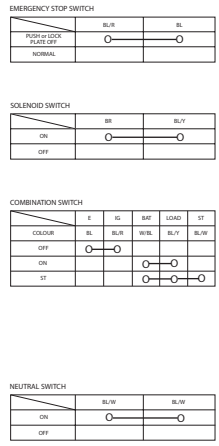

BF20A/BF25A/BF30A REMOTE CONTROL TYPE

- | | | | |
|--|------------------|--|---------------------------|
| | BLACK (BL) | | BLACK/YELLOW (BL/Y) |
| | YELLOW (Y) | | BLACK/RED (BL/R) |
| | BLUE (BL) | | BLACK/WHITE (BL/W) |
| | GREEN (G) | | BLACK/BLUE (BL/BL) |
| | RED (R) | | BLACK/GREEN (BL/G) |
| | BROWN (BR) | | BLUE/BLACK (BL/B) |
| | ORANGE (O) | | BLUE/YELLOW (BL/Y) |
| | LIGHT BLUE (LB) | | BLUE/GREEN (BL/G) |
| | LIGHT GREEN (LG) | | LIGHT GREEN/BLACK (LG/BL) |
| | GREY (GR) | | YELLOW/BLUE (Y/BL) |
| | WHITE (W) | | YELLOW/GREEN (Y/G) |
| | BLACK/WHITE LINE | | RED/WHITE (R/W) |
| | | | RED/BLUE (R/BL) |
| | | | WHITE/BLACK (W/BL) |