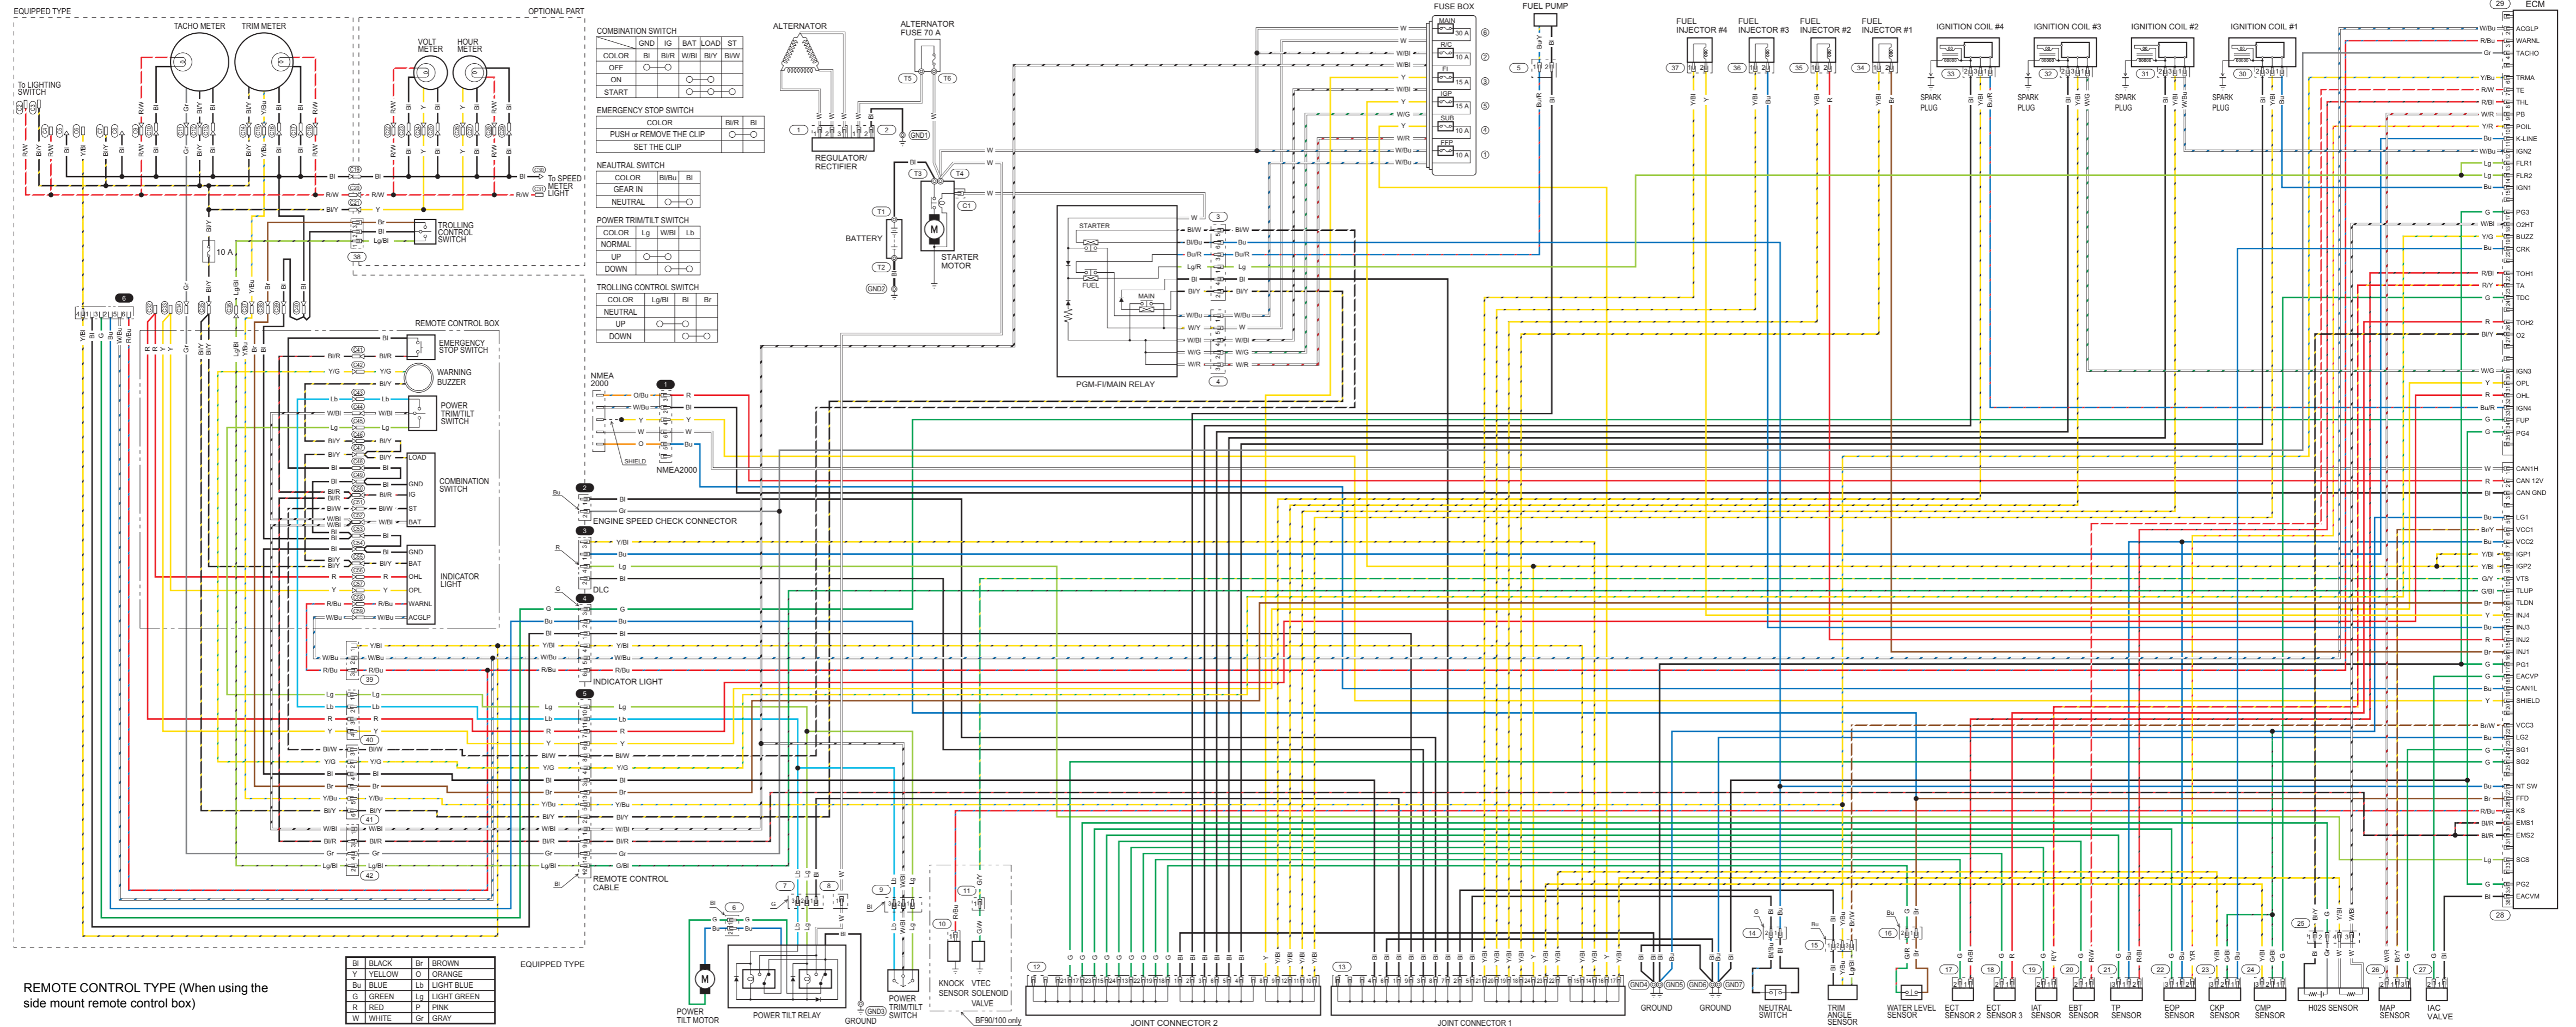

WIRING DIAGRAMS (REMOTE CONTROL TYPE)

REMOTE CONTROL TYPE (When using the side mount remote control box)