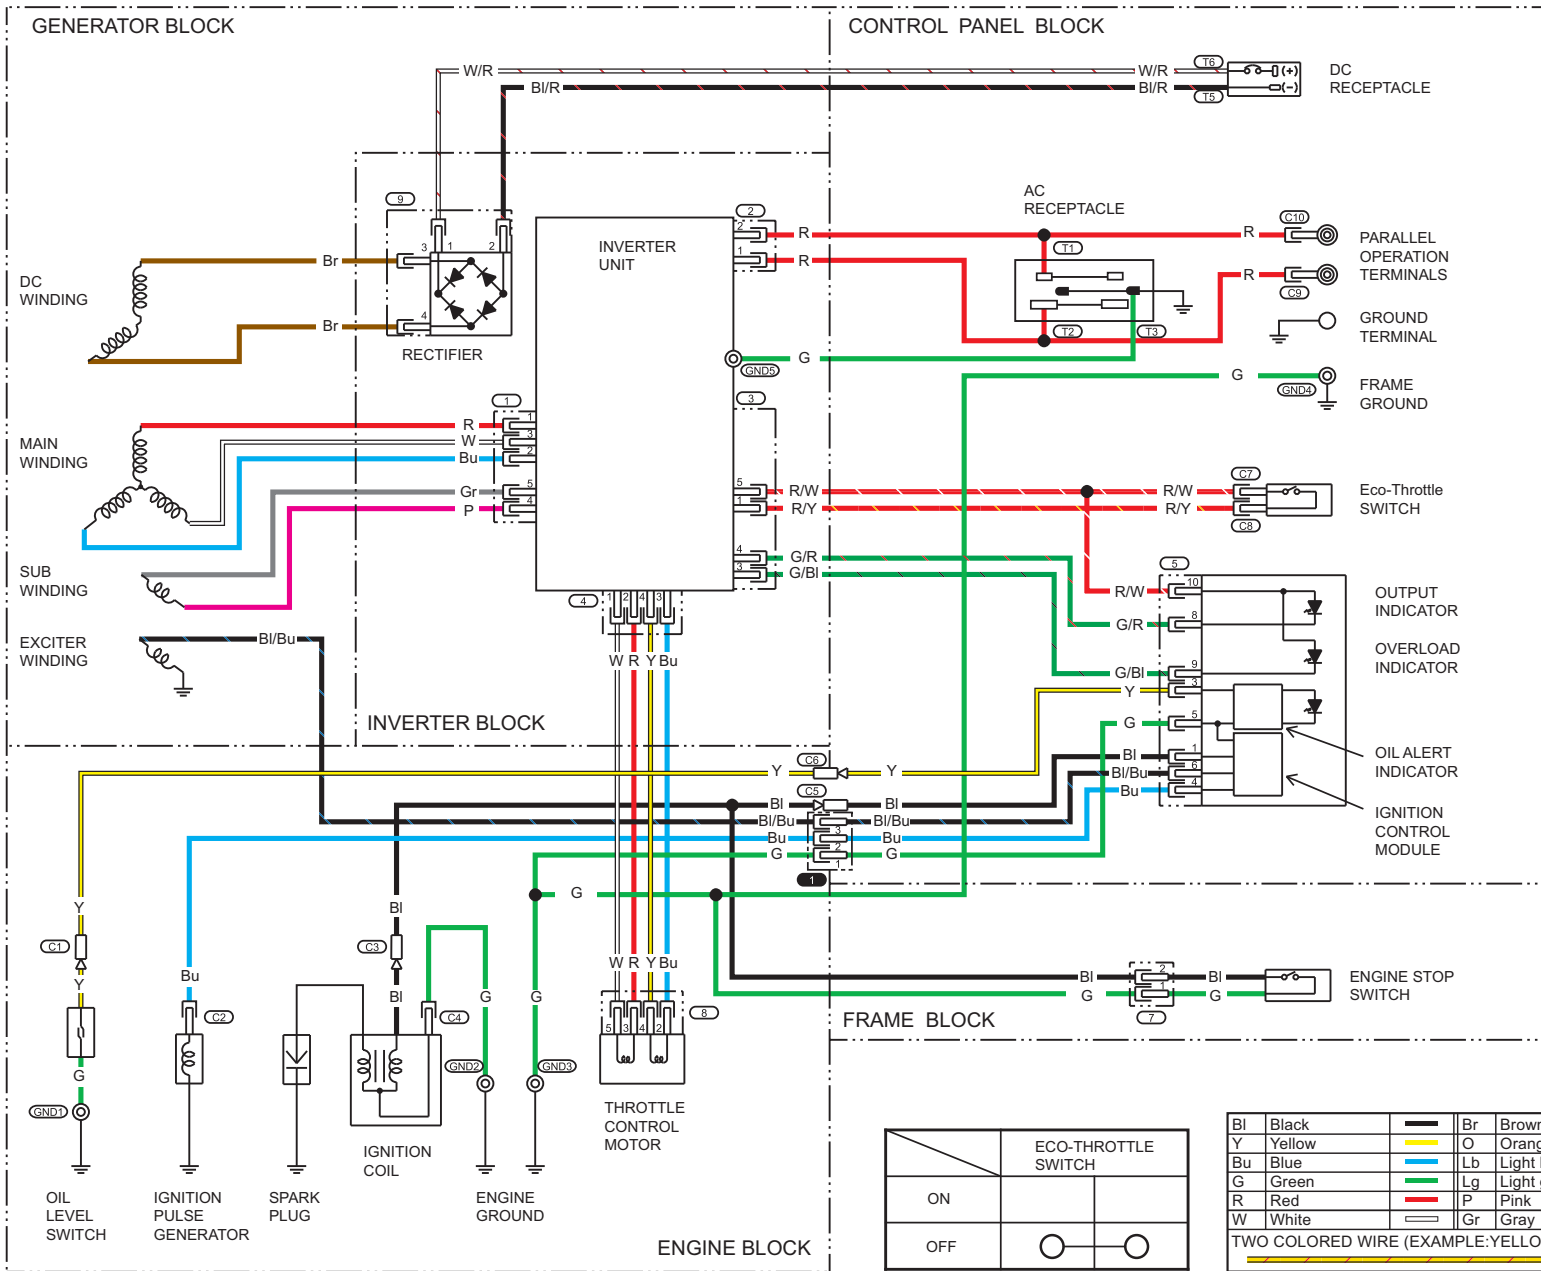

WIRING DIAGRAM (K1 ~ later models)

WIRING DIAGRAM

Serial number: EZGA-1240867 ~ 1257972 (A type)
 EZGA-1224009 ~ 1240598 (AN type)
 EZGA-1224038 ~ 1239556 (AC type)
 EAAT-1000001 ~ later (A type)

Bl	Black		Br	Brown	
Y	Yellow		O	Orange	
Bu	Blue		Lb	Light blue	
G	Green		Lg	Light green	
R	Red		P	Pink	
W	White		Gr	Gray	
TWO COLORED WIRE (EXAMPLE:YELLOW/RED)					