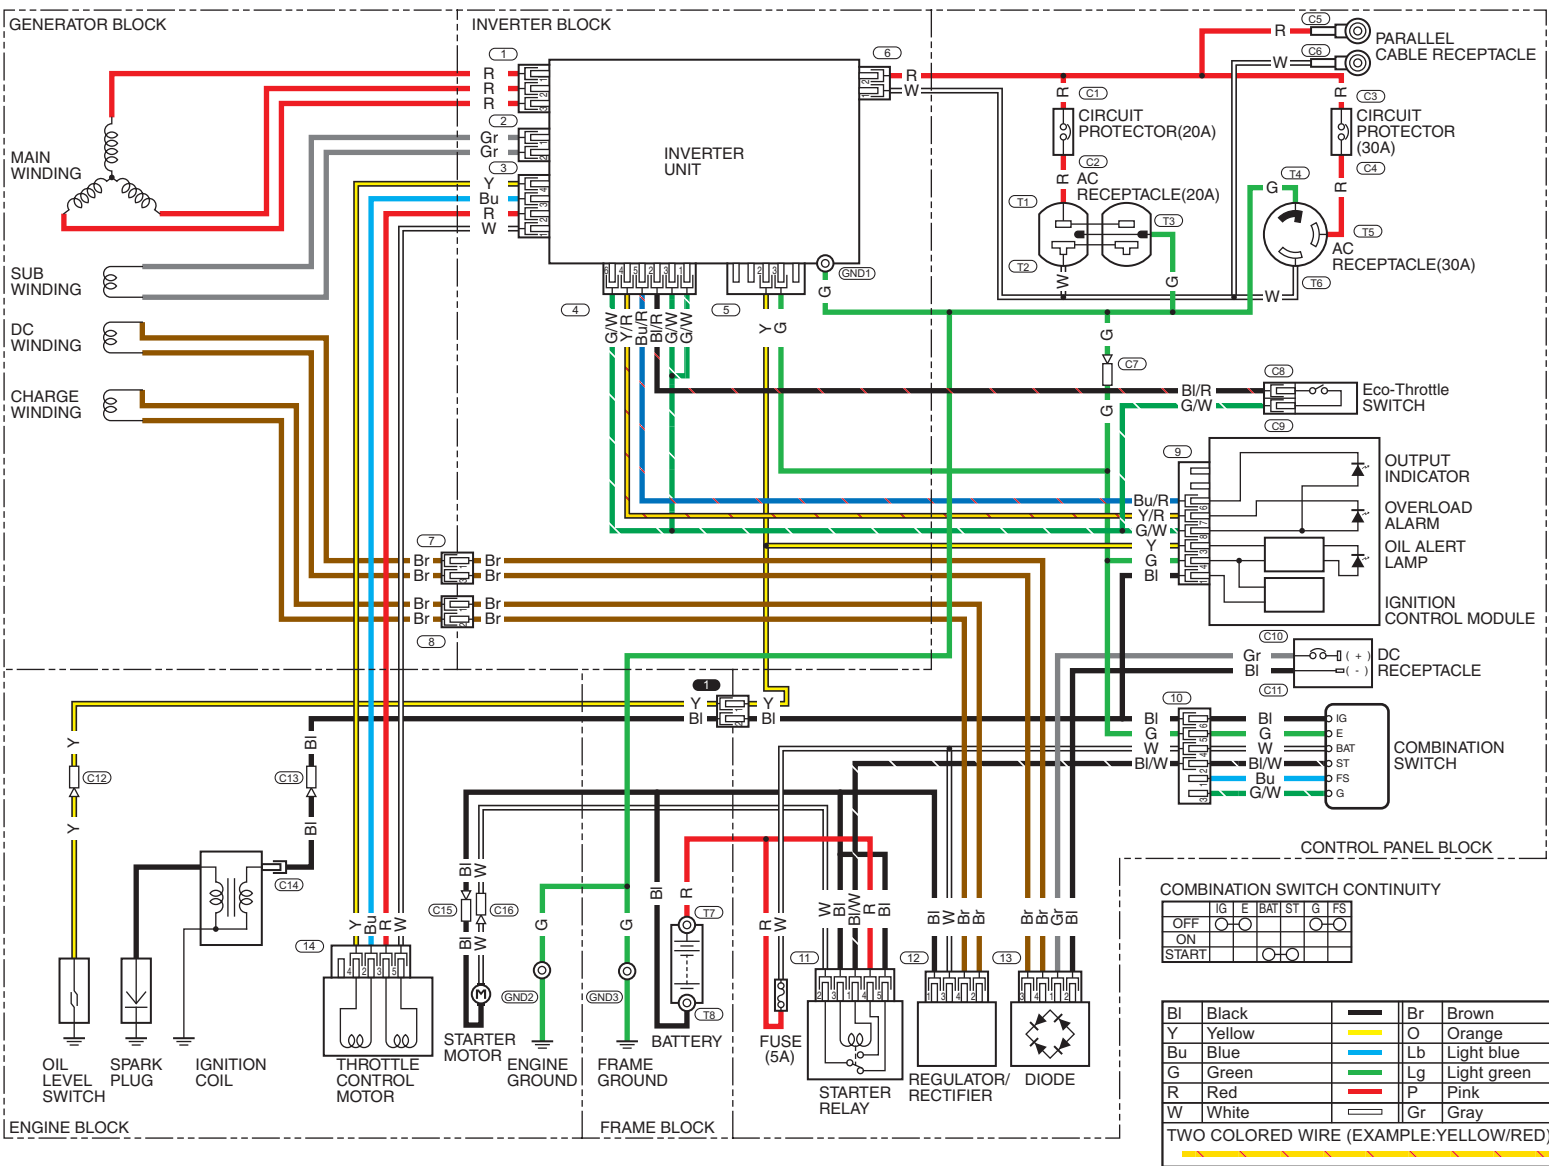

WIRING DIAGRAMS

A TYPE

COMBINATION SWITCH CONTINUITY

	IG	E	BAT	ST	G	FS
OFF	○	○	○	○	○	○
ON	○	○	○	○	○	○
START	○	○	○	○	○	○

Bl	Black	Br	Brown
Y	Yellow	O	Orange
Bu	Blue	Lb	Light blue
G	Green	Lg	Light green
R	Red	P	Pink
W	White	Gr	Gray

TWO COLORED WIRE (EXAMPLE:YELLOW/RED)