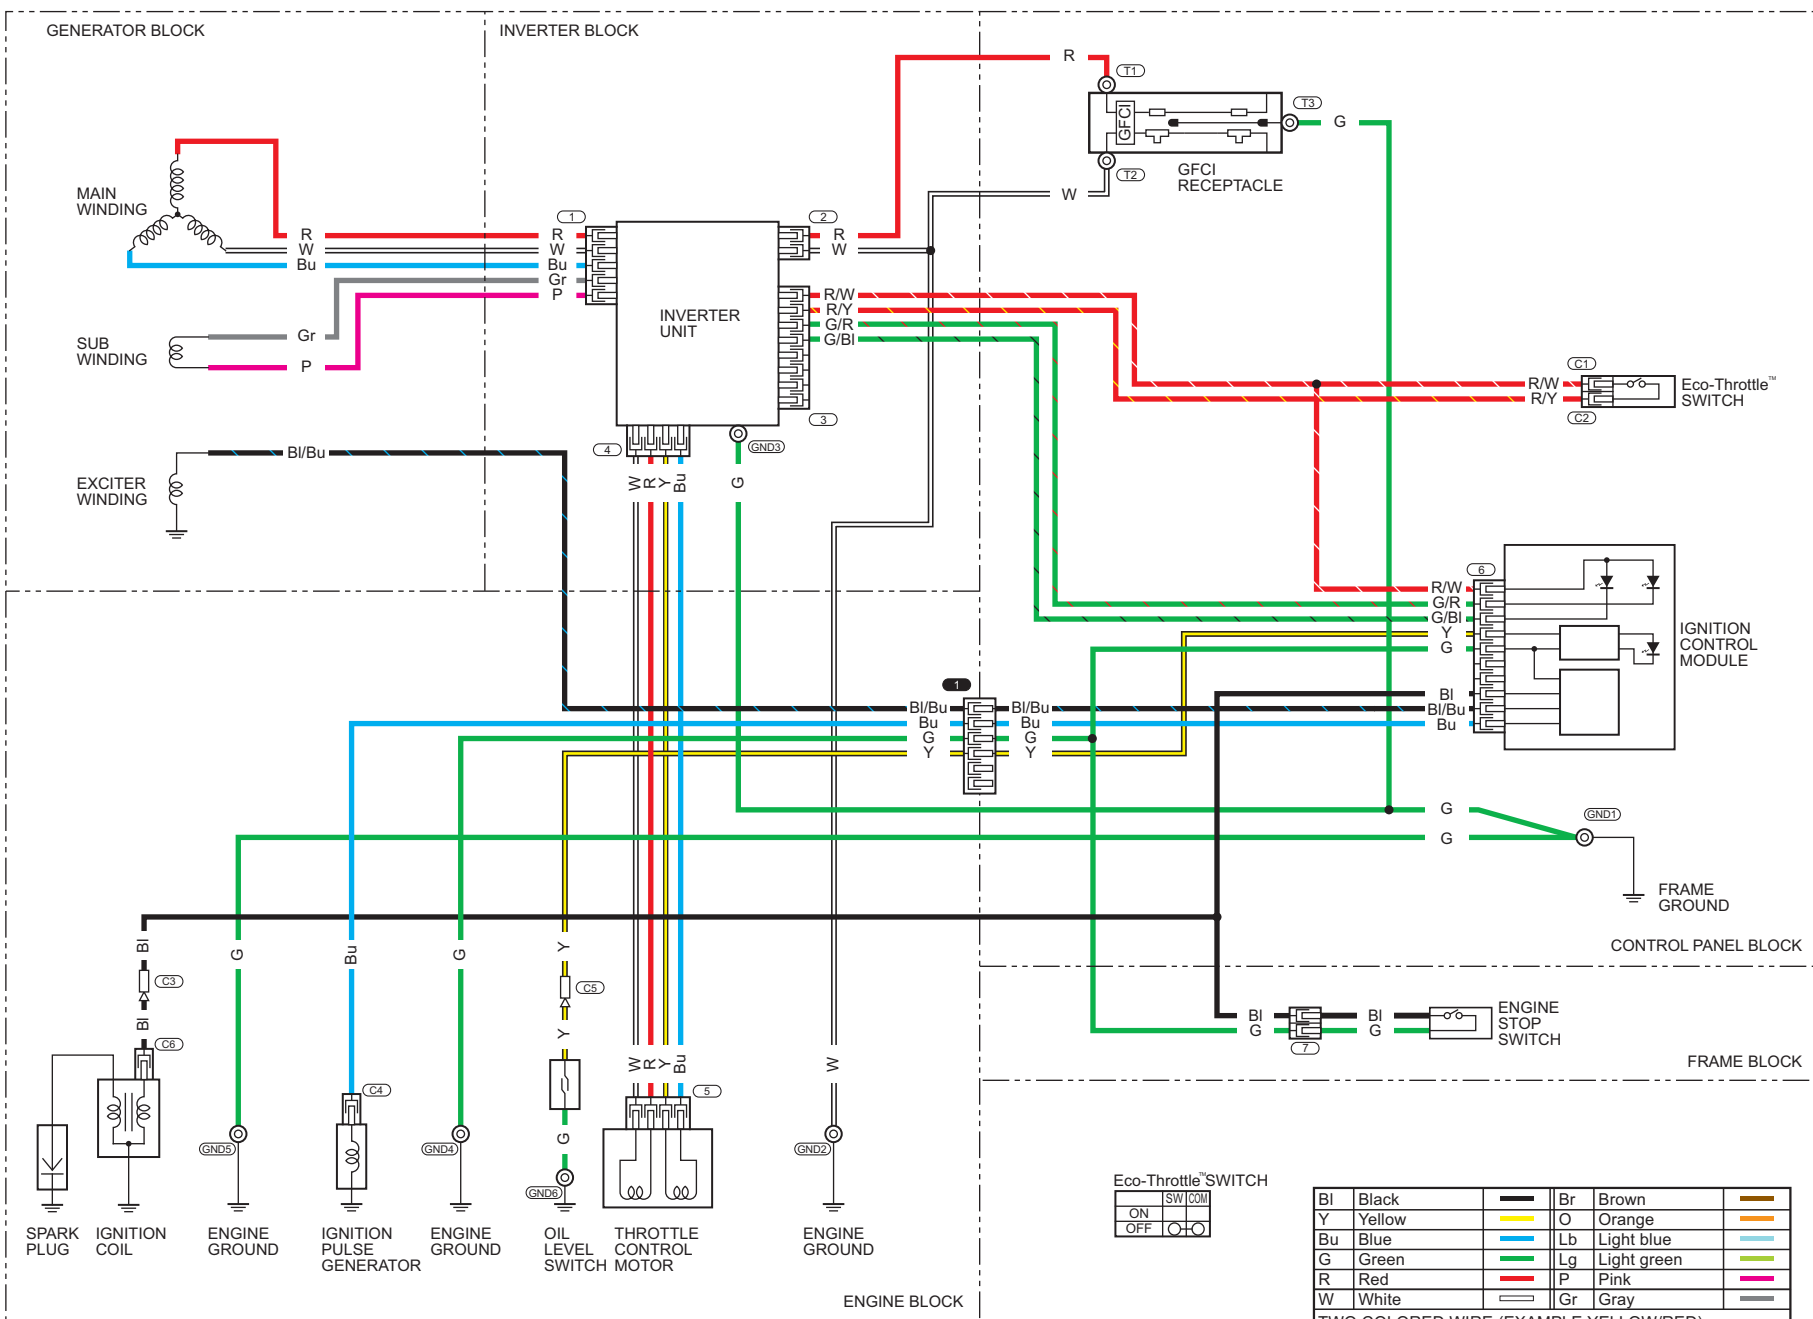

WIRING DIAGRAM

BI	Black	Br	Brown
Y	Yellow	O	Orange
Bu	Blue	Lb	Light blue
G	Green	Lg	Light green
R	Red	P	Pink
W	White	Gr	Gray

TWO COLORED WIRE (EXAMPLE: YELLOW/RED)

WIRING DIAGRAM