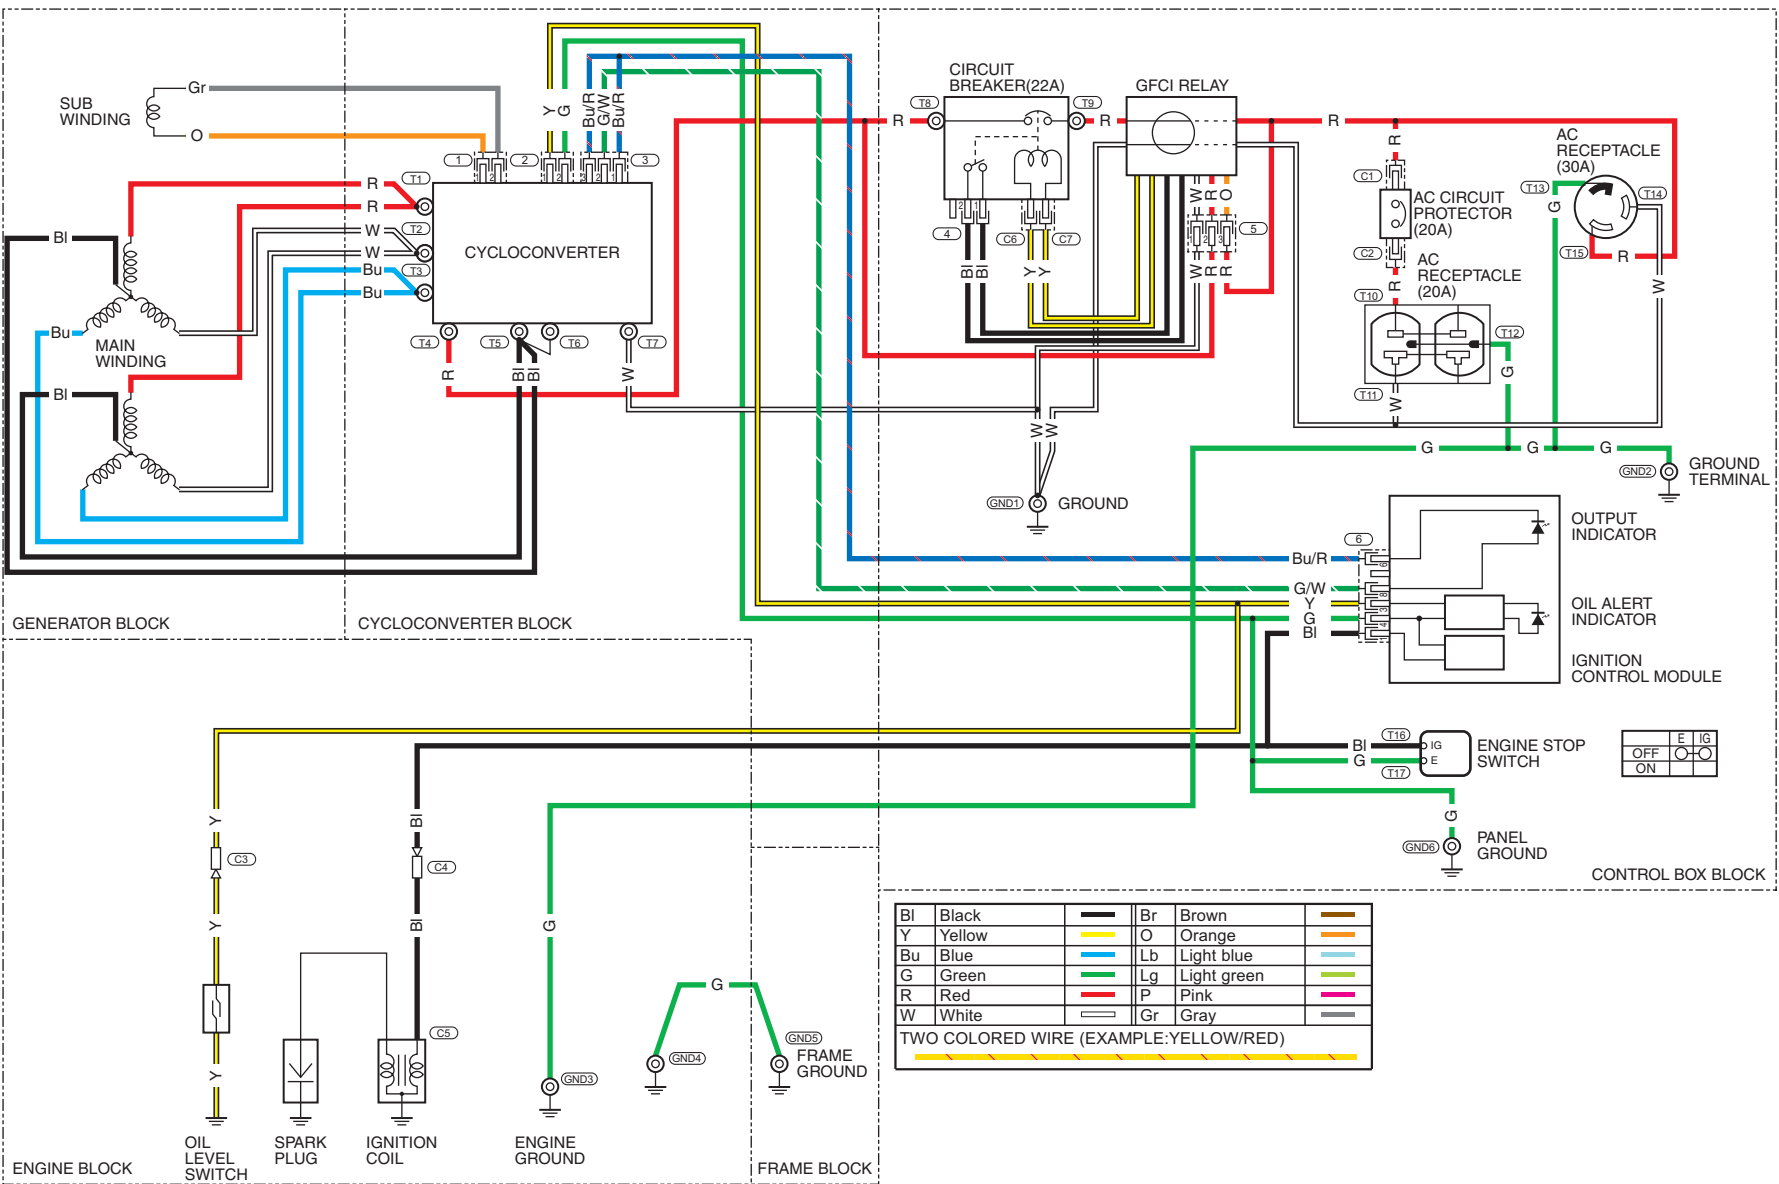

WIRING DIAGRAM

Bl	Black	Br	Brown
Y	Yellow	O	Orange
Bu	Blue	Lb	Light blue
G	Green	Lg	Light green
R	Red	P	Pink
W	White	Gr	Gray

TWO COLORED WIRE (EXAMPLE:YELLOW/RED)

WIRING DIAGRAM