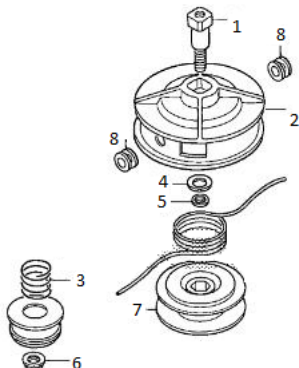

2-line head	72570-VF9-650AH
3-line head	72580-VF9-730AH

TRIMMERS

Trimmer Heads (cont.)

Proulx Manual Trimmer Head

72560-VF9-C12			
No.	Qty.	Name	Part Number
1	1	Drive bolt	72561-VF9-C11
2	2	Eyelet	72562-VF9-C11
3	1	Housing	72566-VF9-C12
4	1	Spool	72563-VF9-C11
5	1	Tension spring	72564-VF9-C11
6	1	Tension knob	72565-VF9-C11

Proulx Semi-Pro Trimmer Head

72560-VF9-C41			
No.	Qty.	Name	Part Number
1	1	Drive bolt	72561-VF9-C11
2	1	Eyelet	72562-VF9-C11
3	1	Spring	72564-VF9-C41
4	1	Spool only	72563-VF9-C41
5	1	Button	72565-VF9-C41
6	1	Cover	72566-VF9-C41
7	1	Housing	72562-VF9-C41

Proulx Semi-Matic Trimmer Head

Standard equipment on HHT25SLTA models.

72560-VH8-642AH			
No.	Qty.	Name	Part Number
1	1	Drive bolt	72561-VH8-641
2	1	Housing	72562-VF9-C30AH
3	1	Spring	72564-VF9-C41
4	1	Washer	72564-VF9-C30AH
5	1	Outer drive	72565-VF9-C30AH
6	1	Inner cam	72566-VF9-C30AH
7	1	Spool only	72567-VF9-C30AH
8	1	Eyelet	72560-VH8-642AH

Proulx Pro-Tap Trimmer Head

72560-VF9-C33AH			
No.	Qty.	Name	Part Number
1	1	Drive bolt	72561-VF9-C33AH
2	1	Housing	72562-VF9-C33AH
3	2	Eyelet	72562-VF9-C11
4	1	Spring	72563-VF9-C33AH
5	1	Spool only	72564-VF9-C33AH
6	1	Cover	72566-VF9-C33AH