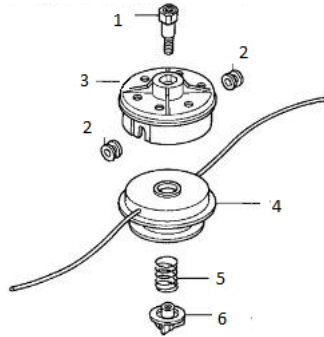

2-line head	72570-VF9-650AH
3-line head	72580-VF9-730AH

TRIMMERS

Trimmer Heads (cont.)

Proulx Manual Trimmer Head

72560-VF9-C12			
No.	Qty.	Name	Part Number
1	1	Drive bolt	72561-VF9-C11
2	2	Eyelet	72562-VF9-C11
3	1	Housing	72566-VF9-C12
4	1	Spool	72563-VF9-C11
5	1	Tension spring	72564-VF9-C11
6	1	Tension knob	72565-VF9-C11

Proulx Semi-Pro Trimmer Head

72560-VF9-C41			
No.	Qty.	Name	Part Number
1	1	Drive bolt	72561-VF9-C11
2	1	Eyelet	72562-VF9-C11
3	1	Spring	72564-VF9-C41
4	1	Spool only	72563-VF9-C41
5	1	Button	72565-VF9-C41
6	1	Cover	72566-VF9-C41
7	1	Housing	72562-VF9-C41

Proulx Semi-Matic Trimmer Head

Standard equipment on HHT25SLTA models.

72560-VH8-642AH			
No.	Qty.	Name	Part Number
1	1	Drive bolt	72561-VH8-641
2	1	Housing	72562-VF9-C30AH
3	1	Spring	72564-VF9-C41
4	1	Washer	72564-VF9-C30AH
5	1	Outer drive	72565-VF9-C30AH
6	1	Inner cam	72566-VF9-C30AH
7	1	Spool only	72567-VF9-C30AH
8	1	Eyelet	72560-VH8-642AH

Proulx Pro-Tap Trimmer Head

72560-VF9-C33AH			
No.	Qty.	Name	Part Number
1	1	Drive bolt	72561-VF9-C33AH
2	1	Housing	72562-VF9-C33AH
3	2	Eyelet	72562-VF9-C11
4	1	Spring	72563-VF9-C33AH
5	1	Spool only	72564-VF9-C33AH
6	1	Cover	72566-VF9-C33AH