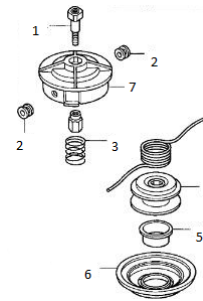

2-line head	72570-VF9-650AH
3-line head	72580-VF9-730AH

TRIMMERS

Trimmer Heads (cont.)

Proulx Manual Trimmer Head

72560-VF9-C12			
No.	Qty.	Name	Part Number
1	1	Drive bolt	72561-VF9-C11
2	2	Eyelet	72562-VF9-C11
3	1	Housing	72566-VF9-C12
4	1	Spool	72563-VF9-C11
5	1	Tension spring	72564-VF9-C11
6	1	Tension knob	72565-VF9-C11

Proulx Semi-Pro Trimmer Head

72560-VF9-C41			
No.	Qty.	Name	Part Number
1	1	Drive bolt	72561-VF9-C11
2	1	Eyelet	72562-VF9-C11
3	1	Spring	72564-VF9-C41
4	1	Spool only	72563-VF9-C41
5	1	Button	72565-VF9-C41
6	1	Cover	72566-VF9-C41
7	1	Housing	72562-VF9-C41

Proulx Semi-Matic Trimmer Head

Standard equipment on HHT25SLTA models.

72560-VH8-642AH			
No.	Qty.	Name	Part Number
1	1	Drive bolt	72561-VH8-641
2	1	Housing	72562-VF9-C30AH
3	1	Spring	72564-VF9-C41
4	1	Washer	72564-VF9-C30AH
5	1	Outer drive	72565-VF9-C30AH
6	1	Inner cam	72566-VF9-C30AH
7	1	Spool only	72567-VF9-C30AH
8	1	Eyelet	72560-VH8-642AH

Proulx Pro-Tap Trimmer Head

72560-VF9-C33AH			
No.	Qty.	Name	Part Number
1	1	Drive bolt	72561-VF9-C33AH
2	1	Housing	72562-VF9-C33AH
3	2	Eyelet	72562-VF9-C11
4	1	Spring	72563-VF9-C33AH
5	1	Spool only	72564-VF9-C33AH
6	1	Cover	72566-VF9-C33AH