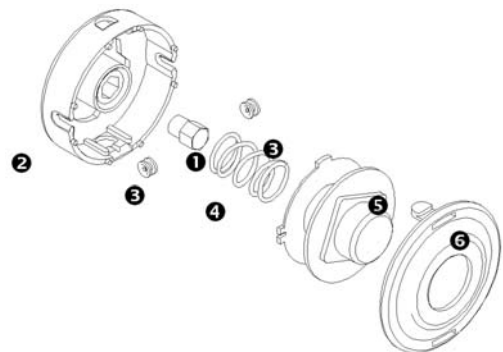

2-line head	72570-VF9-650AH
3-line head	72580-VF9-730AH

TRIMMERS

Trimmer Heads (cont.)

Proulx Manual Trimmer Head

72560-VF9-C12			
No.	Qty.	Name	Part Number
1	1	Drive bolt	72561-VF9-C11
2	2	Eyelet	72562-VF9-C11
3	1	Housing	72566-VF9-C12
4	1	Spool	72563-VF9-C11
5	1	Tension spring	72564-VF9-C11
6	1	Tension knob	72565-VF9-C11

Proulx Semi-Matic Trimmer Head

Standard equipment on HHT25SLTA models.

72560-VH8-642AH			
No.	Qty.	Name	Part Number
1	1	Drive bolt	72561-VH8-641
2	1	Housing	72562-VF9-C30AH
3	1	Spring	72564-VF9-C41
4	1	Washer	72564-VF9-C30AH
5	1	Outer drive	72565-VF9-C30AH
6	1	Inner cam	72566-VF9-C30AH
7	1	Spool only	72567-VF9-C30AH
8	1	Eyelet	72560-VH8-642AH

Proulx Pro-Tap Trimmer Head

72560-VF9-C33AH			
No.	Qty.	Name	Part Number
1	1	Drive bolt	72561-VF9-C33AH
2	1	Housing	72562-VF9-C33AH
3	2	Eyelet	72562-VF9-C11
4	1	Spring	72563-VF9-C33AH
5	1	Spool only	72564-VF9-C33AH
6	1	Cover	72566-VF9-C33AH

TRIMMERS

Trimmer Line

Kwik Loader Pre-Cut KwikBlade Ultra

Size (in.)	Length	Color	Part Number	Packaging
.095	8"	Green	72581-VF9-09548	50 pack
.105	8"	Orange	72581-VF9-10548	50 pack
.130	8"	Red	72581-VF9-13048	30 pack