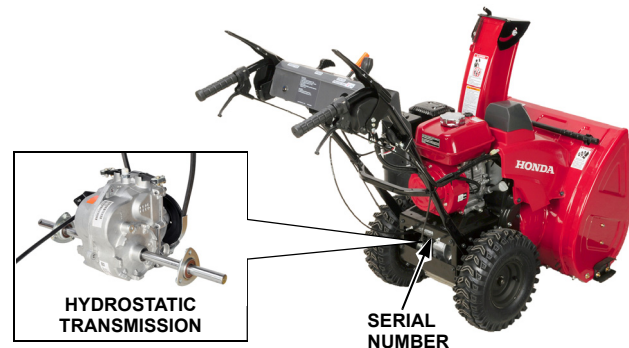

# **PRODUCT UPDATE NOTICE**

**HSS724AAW • HSS724AAT • HSS928AAT**  
**Snow Blowers**

### ***What is the problem?***

While self-propelling the snow blower under light load conditions, such as during transport, the ground speed may slow/reduce (as much as 50%). The speed increases when additional load is applied.