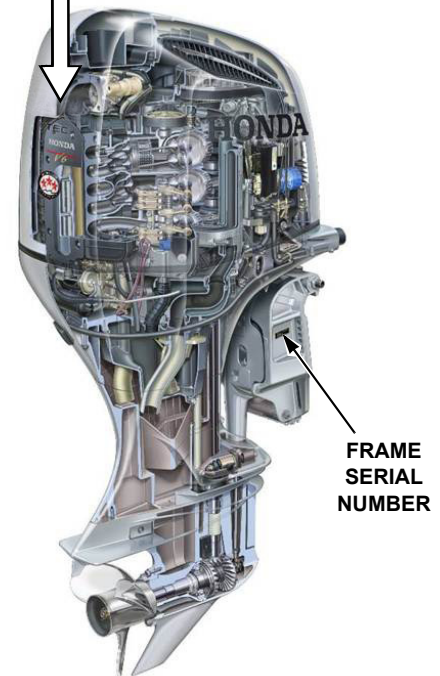

American Honda Motor Co., Inc.

PRODUCT UPDATE NOTICE

BF200AK3 • BF225AK3 • BF250A Outboards

LEFT TIMING BELT DRIVEN PULLEY REPLACEMENT

Check the list of affected serial numbers to see if your outboard is affected by this product update.

What is the problem?

The left timing belt driven pulley may interfere with and damage the TDC sensor due to improper riveting on the pulley's sensor pick-up plate.

If the left timing belt driven pulley fails, the warning system buzzer on the outboard motor will sound and the engine will shut off and cannot be restarted.

Affected Serial Numbers:

Click [here](#) to find out if your outboard is affected by this product update.

What should you do?

Please contact your Honda Marine servicing dealer to make arrangements to have your BF200AK3, BF225AK3, or BF250A repaired. The dealer will replace the timing belt pulley and, if needed, the TDC sensor at no charge to you while the outboard is still under warranty. Transportation of the outboard to the dealer is the responsibility of the owner.

If you need assistance locating a servicing Honda Marine dealer, please visit our website: marine.honda.com or call our customer service line at (770) 497-6400.