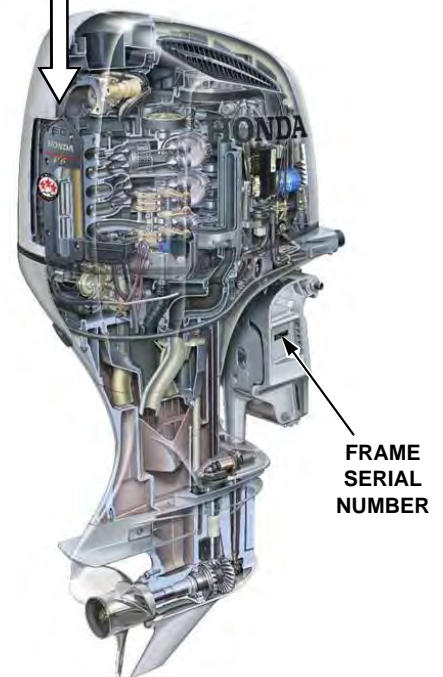

PRODUCT UPDATE NOTICE

BF200AK3 • BF225AK3 • BF250A Outboards

LEFT TIMING BELT DRIVEN PULLEY REPLACEMENT

Check the list of affected serial numbers to see if your outboard is affected by this product update.

What is the problem?

The left timing belt driven pulley may interfere with and damage the TDC sensor due to improper riveting on the pulley’s sensor pick-up plate.

If the left timing belt driven pulley fails, the warning system buzzer on the outboard motor will sound and the engine will shut off and cannot be restarted.

What should you do?

Please contact your Honda Marine servicing dealer to make arrangements to have your BF200AK3, BF225AK3, or BF250A repaired. The dealer will replace the timing belt pulley and, if needed, the TDC sensor at no charge to you while the outboard is still under warranty. Transportation of the outboard to the dealer is the responsibility of the owner.

If you need assistance locating a servicing Honda Marine dealer, please visit our website: marine.honda.com or call our customer service line at (770) 497-6400.

Affected Serial Numbers

If your frame serial number is listed below, your outboard is affected by this product update.

BF200AK3

Type	FRAME SERIAL NUMBER					
Standard Rotation	BAEJ-1800123	BAEJ-1800124	BAEJ-1800125	BAEJ-1800126	BAEJ-1800127	BAEJ-1800128
Counter Rotation	BAFJ-1800031	BAFJ-1800032	BAFJ-1800033	BAFJ-1800034	BAFJ-1800035	

BF225AK3

Type	FRAME SERIAL NUMBER					
Standard Rotation	BAGJ-1800376	BAGJ-1800431	BAGJ-1800457	BAGJ-1800492	BAGJ-1800543	
	BAGJ-1800377	BAGJ-1800432	BAGJ-1800458	BAGJ-1800493	BAGJ-1800544	
	BAGJ-1800378	BAGJ-1800434	BAGJ-1800459	BAGJ-1800494	BAGJ-1800545	
	BAGJ-1800379	BAGJ-1800436	BAGJ-1800460	BAGJ-1800495	BAGJ-1800546	
	BAGJ-1800380	BAGJ-1800437	BAGJ-1800461	BAGJ-1800496	BAGJ-1800547	
	BAGJ-1800383	BAGJ-1800447	BAGJ-1800462	BAGJ-1800497	BAGJ-1800548	
	BAGJ-1800384	BAGJ-1800448	BAGJ-1800486	BAGJ-1800498	BAGJ-1800549	

BF225A serial numbers continue on next page.