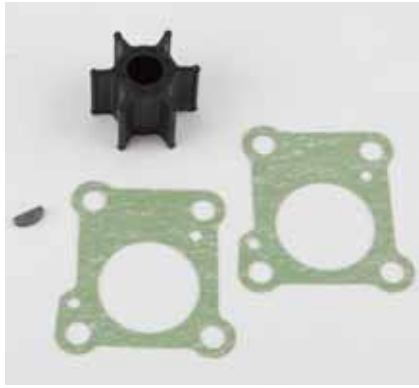

Service Impeller Kit

BF9.9A, BF15A	
Service Impeller Kit	06192-ZV4-000